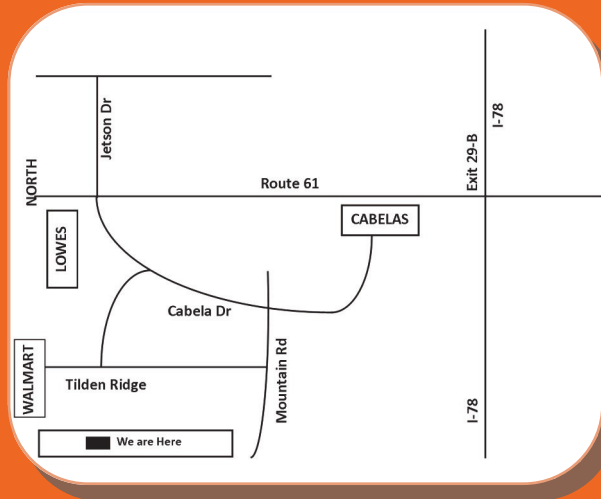

# Banquet Facilities

Our Modern Asian Banquet Room holds up to 100 people. Please call for reservations and pricing. Also, please visit our website for pictures.

Located in Berks County

1 mile off of intersection I-78/Route 61

# J.A. BUFFET

Come visit us Today!

**J.A. BUFFET**  
1752 Tilden Ridge Drive  
Hamburg, PA 19526  
[www.JABuffet.com](http://www.JABuffet.com)

*Chinese & International*